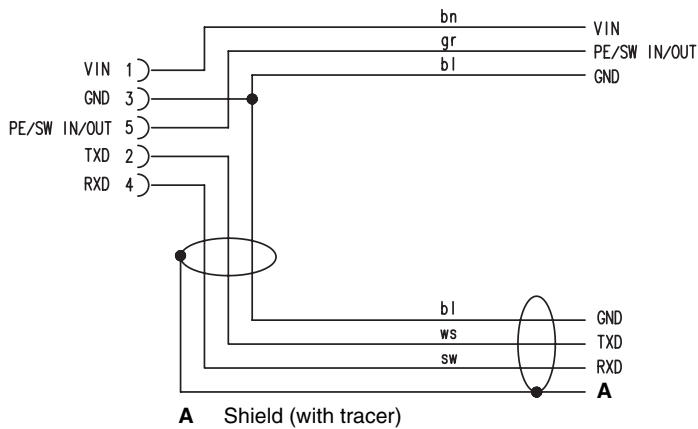

Connectors, plugs, cables

BCL 8

Connection drawing

KB 008-3000-YB

- A Coupler plug and socket connection M12 x 1, 5-pin
- B Line, 3-wire, flexcord (PVC) P000, 3x0.34mm²
- C Line, 3-wire shielded, flexcord (PVC) P000, 3x0.34mm²

Dimensioned drawings

KB 008-x000AA

Connection cable BCL 8 to MA 8, M12, 5-pin with one axial socket and one axial plug, 3m long, PUR cable, UL, 5x0.25mm²

KB 008-x000AR

Connection cable BCL 8 to MA 8, M12, 5-pin with one axial socket and one angled plug, 3m long, PUR cable, UL, 5x0.25mm²