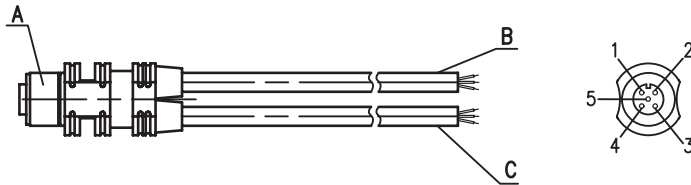

Female cable connector,
plastic locking system

Connection cable

KB 008-3000A (Part No. 500 40757)

KB 008-3000A

Connection cable BCL 8 and MA 8, M12, 5-pin with one axial socket, 3m long,
PUR cable, UL, 5x0.25mm²

KB 008-3000R (Part No. 500 40756)

KB 008-3000R

Connection cable BCL 8 and MA 8, M12, 5-pin with one angled socket,
3m long, PUR cable, UL, 5x0.25mm²

We reserve the right to make changes • bcl8_zu_lsk_e.fm

Connectors, plugs, cables

BCL 8

Connection drawing

KB 008-3000-YB

- A Coupler plug and socket connection M12 x 1, 5-pin
- B Line, 3-wire, flexcord (PVC) P000, 3x0.34mm²
- C Line, 3-wire shielded, flexcord (PVC) P000, 3x0.34mm²

Dimensioned drawings

KB 008-x000AA

Connection cable BCL 8 to MA 8, M12, 5-pin with one axial socket and one axial plug, 3m long, PUR cable, UL, 5x0.25mm²

KB 008-x000AR

Connection cable BCL 8 to MA 8, M12, 5-pin with one axial socket and one angled plug, 3m long, PUR cable, UL, 5x0.25mm²