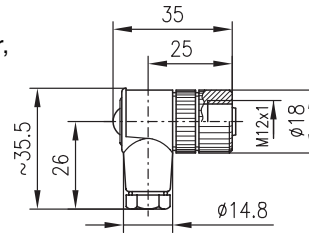

BCL 8

Connectors, plugs, cables

Connectors

KD 095-5 (Part No. 500 20502)

KD 095-5

Female angled connector,
plastic locking system

KD 095-5A (Part No. 500 20501)

KD 095-5A

Female cable connector,
plastic locking system

Connection cable

KB 008-3000A (Part No. 500 40757)

KB 008-3000A

Connection cable BCL 8 and MA 8, M12, 5-pin with one axial socket, 3m long,
PUR cable, UL, 5x0.25mm²

KB 008-3000R (Part No. 500 40756)

KB 008-3000R

Connection cable BCL 8 and MA 8, M12, 5-pin with one angled socket,
3m long, PUR cable, UL, 5x0.25mm²

We reserve the right to make changes • bcl8_zu_lsk_e.fm

Dimensioned drawings

KB 008-x000AA

Connection cable BCL 8 to MA 8, M12, 5-pin with one axial socket and one axial plug, 3m long, PUR cable, UL, 5x0.25mm²

KB 008-x000AR

Connection cable BCL 8 to MA 8, M12, 5-pin with one axial socket and one angled plug, 3m long, PUR cable, UL, 5x0.25mm²