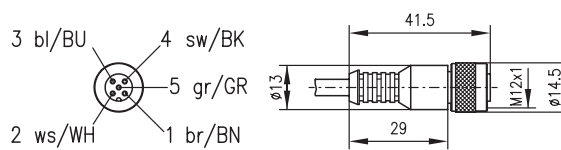

Female cable connector,
plastic locking system

Connection cable

KB 008-3000A (Part No. 500 40757)

KB 008-3000A

Connection cable BCL 8 and MA 8, M12, 5-pin with one axial socket, 3m long,
PUR cable, UL, 5x0.25mm²

KB 008-3000R (Part No. 500 40756)

KB 008-3000R

Connection cable BCL 8 and MA 8, M12, 5-pin with one angled socket,
3m long, PUR cable, UL, 5x0.25mm²

We reserve the right to make changes • bcl8_zu_lsk_e.fm

Dimensioned drawings

KB 008-x000AA

Connection cable BCL 8 to MA 8, M12, 5-pin with one axial socket and one axial plug, 3m long, PUR cable, UL, 5x0.25mm²

KB 008-x000AR

Connection cable BCL 8 to MA 8, M12, 5-pin with one axial socket and one angled plug, 3m long, PUR cable, UL, 5x0.25mm²