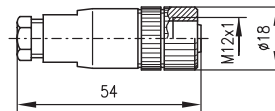

BCL 8

Connectors, plugs, cables

Connectors

KD 095-5 (Part No. 500 20502)

KD 095-5

Female angled connector,
plastic locking system

KD 095-5A (Part No. 500 20501)

KD 095-5A

Female cable connector,
plastic locking system

Connection cable

KB 008-3000A (Part No. 500 40757)

KB 008-3000A

Connection cable BCL 8 and MA 8, M12, 5-pin with one axial socket, 3m long,
PUR cable, UL, 5x0.25mm²

KB 008-3000R (Part No. 500 40756)

KB 008-3000R

Connection cable BCL 8 and MA 8, M12, 5-pin with one angled socket,
3m long, PUR cable, UL, 5x0.25mm²

We reserve the right to make changes • bcl8_zu_lsk_e.fm

Dimensioned drawings

KB 008-x000AA

Connection cable BCL 8 to MA 8, M12, 5-pin with one axial socket and one axial plug, 3m long, PUR cable, UL, 5x0.25mm²

KB 008-x000AR

Connection cable BCL 8 to MA 8, M12, 5-pin with one axial socket and one angled plug, 3m long, PUR cable, UL, 5x0.25mm²