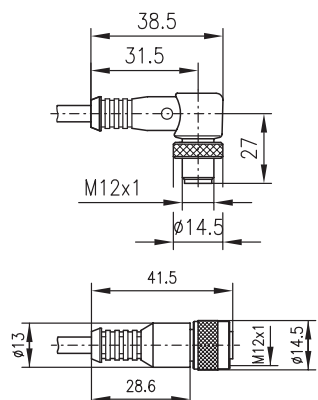

Female cable connector,
plastic locking system

Connection cable

KB 008-3000A (Part No. 500 40757)

KB 008-3000A

Connection cable BCL 8 and MA 8, M12, 5-pin with one axial socket, 3m long,
PUR cable, UL, 5x0.25mm²

KB 008-3000R (Part No. 500 40756)

KB 008-3000R

Connection cable BCL 8 and MA 8, M12, 5-pin with one angled socket,
3m long, PUR cable, UL, 5x0.25mm²

We reserve the right to make changes • bcl8_zu_lsk_e.fm

Dimensioned drawings

KB 008-x000AA

Connection cable BCL 8 to MA 8, M12, 5-pin with one axial socket and one axial plug, 3m long, PUR cable, UL, 5x0.25mm²

KB 008-x000AR

Connection cable BCL 8 to MA 8, M12, 5-pin with one axial socket and one angled plug, 3m long, PUR cable, UL, 5x0.25mm²

Y connection cable

KB 008-3000-YB (Part No. 500 40579) 3m long

Connection cable

KB 008-1000AA (Part No. 500 40763) 1m long
 KB 008-2000AA (Part No. 500 40762) 2m long
 KB 008-3000AA (Part No. 500 40761) 3m long