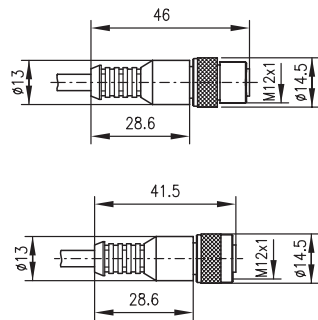

Female cable connector,
plastic locking system

Connection cable

KB 008-3000A (Part No. 500 40757)

KB 008-3000A

Connection cable BCL 8 and MA 8, M12, 5-pin with one axial socket, 3m long,
PUR cable, UL, 5x0.25mm²

Connectors, plugs, cables

BCL 8

Connection drawing

KB 008-3000-YB

- A Coupler plug and socket connection M12 x 1, 5-pin
- B Line, 3-wire, flexcord (PVC) P000, 3x0.34mm²
- C Line, 3-wire shielded, flexcord (PVC) P000, 3x0.34mm²

Dimensioned drawings

KB 008-x000AA

Connection cable BCL 8 to MA 8, M12, 5-pin with one axial socket and one axial plug, 3m long, PUR cable, UL, 5x0.25mm²

KB 008-x000AR

Connection cable BCL 8 to MA 8, M12, 5-pin with one axial socket and one angled plug, 3m long, PUR cable, UL, 5x0.25mm²

Y connection cable

KB 008-3000-YB (Part No. 500 40579) 3m long

Connection cable

KB 008-1000AA (Part No. 500 40763) 1m long
 KB 008-2000AA (Part No. 500 40762) 2m long
 KB 008-3000AA (Part No. 500 40761) 3m long