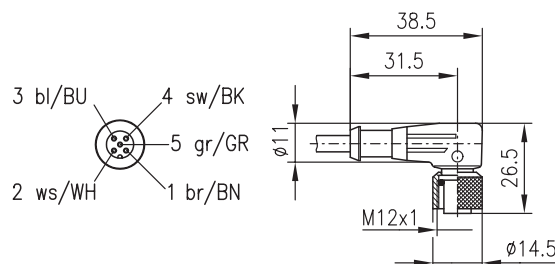

Female cable connector,
plastic locking system

Connection cable

KB 008-3000A (Part No. 500 40757)

KB 008-3000A

Connection cable BCL 8 and MA 8, M12, 5-pin with one axial socket, 3m long,
PUR cable, UL, 5x0.25mm²

KB 008-3000R (Part No. 500 40756)

KB 008-3000R

Connection cable BCL 8 and MA 8, M12, 5-pin with one angled socket,
3m long, PUR cable, UL, 5x0.25mm²

We reserve the right to make changes • bcl8_zu_lsk_e.fm

Connectors, plugs, cables

BCL 8

Connection drawing

KB 008-3000-YB

- A Coupler plug and socket connection M12 x 1, 5-pin
- B Line, 3-wire, flexcord (PVC) P000, 3x0.34mm²
- C Line, 3-wire shielded, flexcord (PVC) P000, 3x0.34mm²

Dimensioned drawings

KB 008-x000AA

Connection cable BCL 8 to MA 8, M12, 5-pin with one axial socket and one axial plug, 3m long, PUR cable, UL, 5x0.25mm²

KB 008-x000AR

Connection cable BCL 8 to MA 8, M12, 5-pin with one axial socket and one angled plug, 3m long, PUR cable, UL, 5x0.25mm²